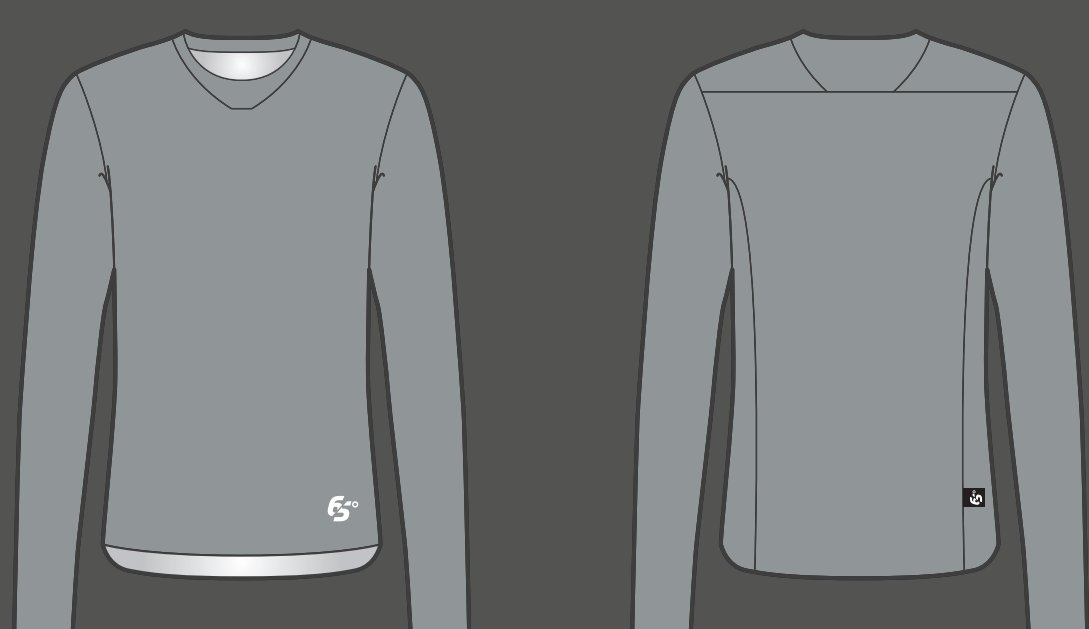

110 gms

Men **MOTORAX LITE** SS Jersey
T6523001M Men XS-3XL

Women **MOTORAX LITE** SS Jersey
T6523001W Women XS-2XL

110 gms

Men **MOTORAX LITE** LS Jersey
T6523003M Men XS-3XL

Women **MOTORAX LITE** LS Jersey
T6523003W Women XS-2XL