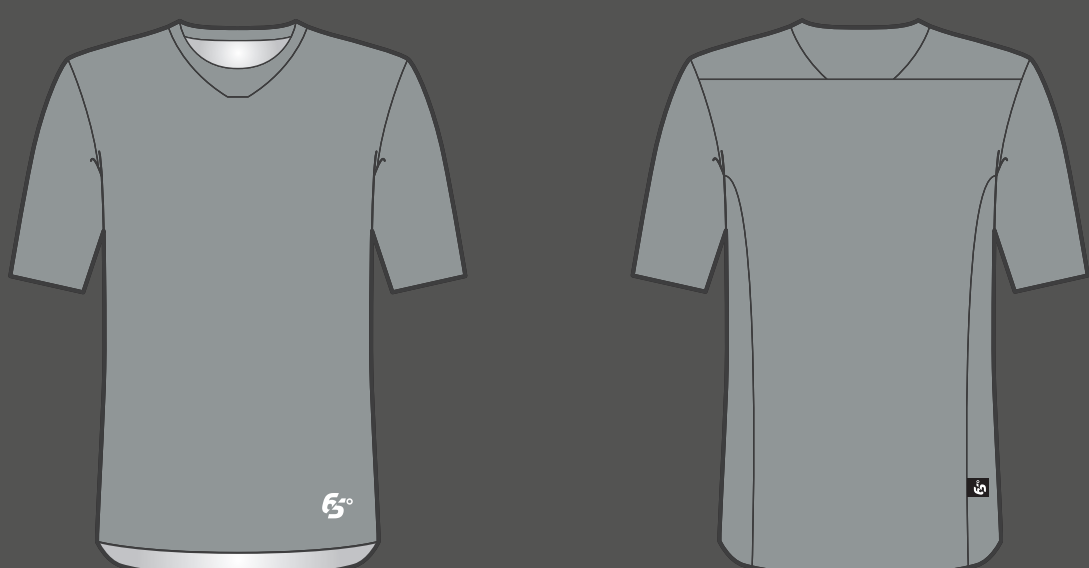

110 gms

Men **MOTORAX LITE** SS Jersey
T6523001M Men XS-3XL

Women **MOTORAX LITE** SS Jersey
T6523001W Women XS-2XL

110 gms

Men **MOTORAX LITE** LS Jersey
T6523003M Men XS-3XL

Women **MOTORAX LITE** LS Jersey
T6523003W Women XS-2XL