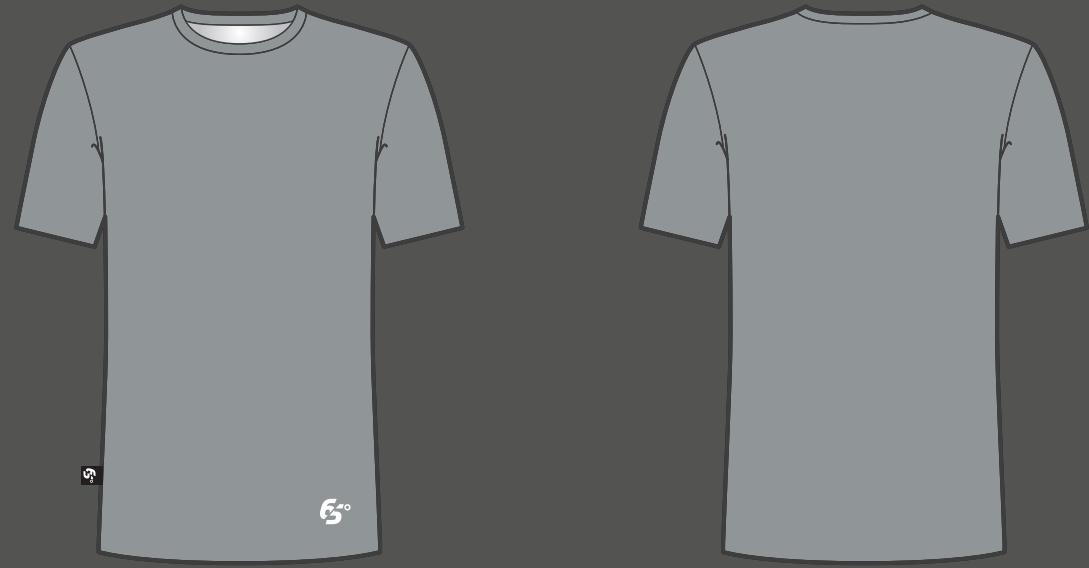

145 gms

Men **TEKY** Tee
T6523006M Men XS-3XL

Women **TEKY** Tee
T6523006W Women XS-2XL