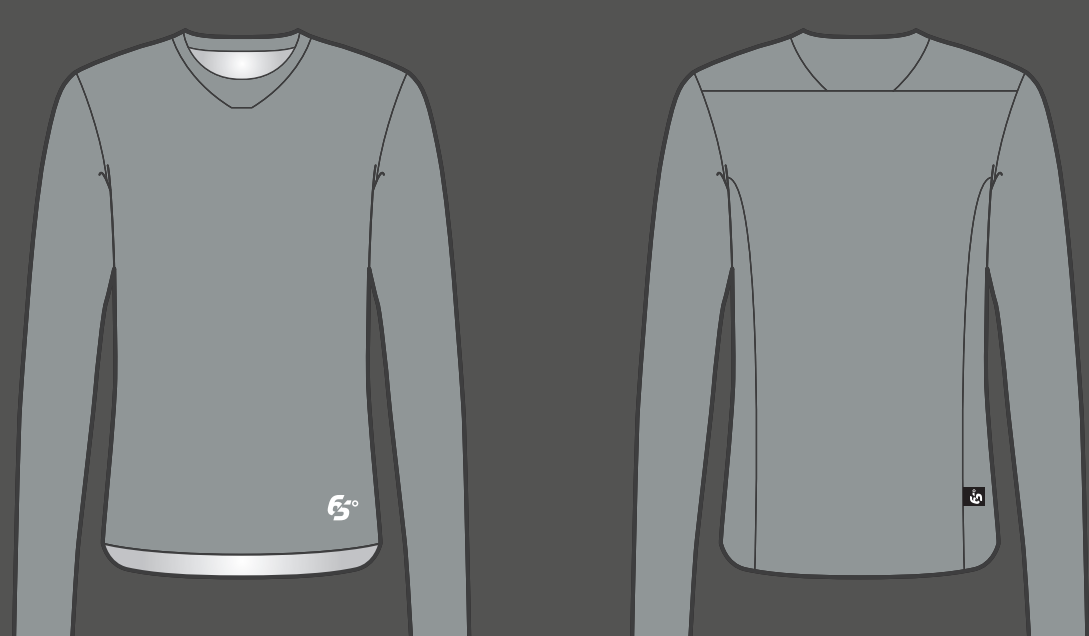

145 gms

Men **MOTORAX** LS Jersey
T6523004M Men XS-3XL

Women **MOTORAX** LS Jersey
T6523004W Women XS-2XL