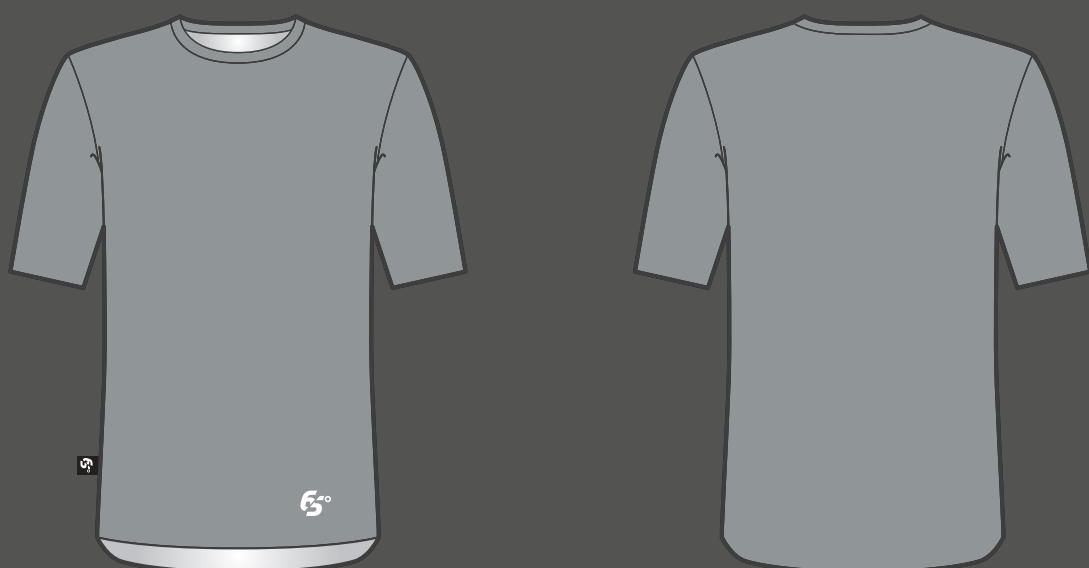

145 gms

Men **MOTORAX** SS Jersey
T6523002M Men XS-3XL

Women **MOTORAX** SS Jersey
T6523002W Women XS-2XL

145 gms

Men **MOTORAX** LS Jersey
T6523004M Men XS-3XL

Women **MOTORAX** LS Jersey
T6523004W Women XS-2XL